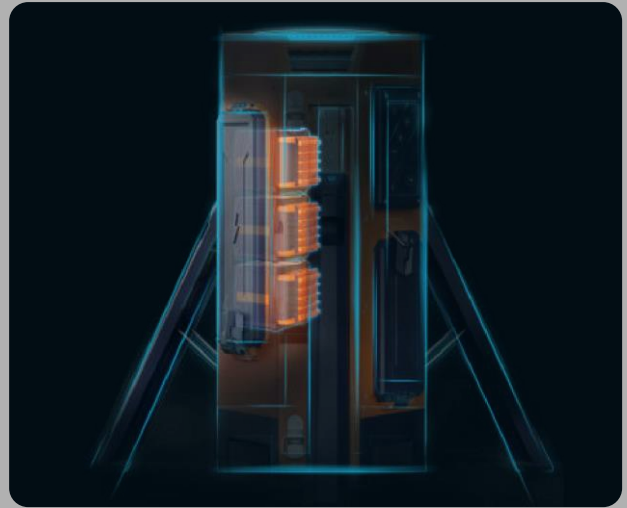

eco
plant and hire

TL-400

Deployable portable lighting in one
bespoke robust package.

Portable Light Tower

EASY TO DEPLOY

Single latch to release tripod
Deploy or fold in seconds.

Self-locking Pole

Drag & Lock at any position, contraction in one push.

360°+ up/down adjustable

In built damping mechanism for ease of adjustment to cover lighting area required.

Press down to fold the pole

Emergency

Infrastructure

Railway

Event

Maintenance

1 to 3 battery pack available

10+ hours duration at full brightness.

100+ hours duration at extreme mode.

Control board

One man operation

Transportation, deployment & lighting adjustment; all you need is one operator and few seconds.