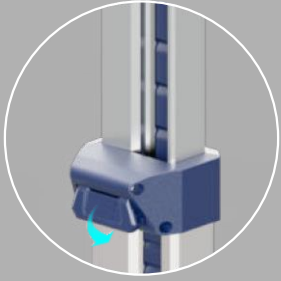

eco
plant and hire

TL-400

Deployable portable lighting in one
bespoke robust package.

Portable Light Tower

EASY TO DEPLOY

Single latch to release tripod
Deploy or fold in seconds.

Self-locking Pole

Drag & Lock at any position, contraction in one push.

360°+ up/down adjustable

In built damping mechanism for ease of adjustment to cover lighting area required.

Press down to fold the pole

Emergency

Infrastructure

Railway

Event

Maintenance