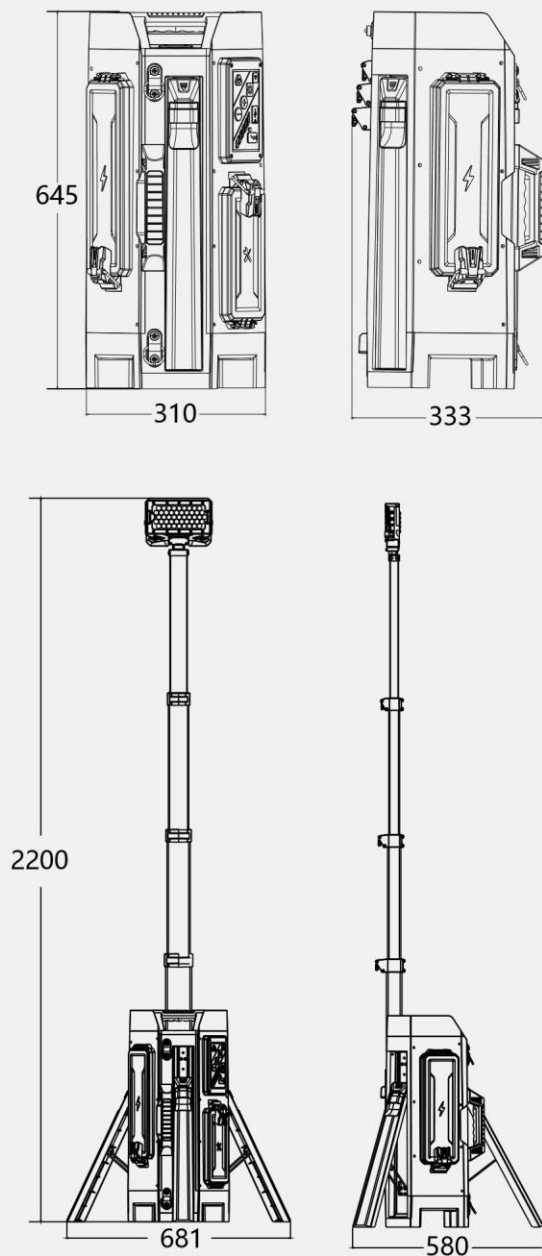

Charger (MC-2)

Driver (X1-75-56BH)

Battery (D24-100)

S3 Flash Light

T2 Head Light

Specifications

TL-400

Hight	64.5cm~220cm
Weight	10.4kg (Fitting only)
Power Supply	Battery / AC 100-277V
Lumens	0 - 15,000Lm
Run Times	>10 hours (high output, 3 batteries)
Output(USB)	5V 2A (2 Dock)
Battery System	D24-100

Battery (D24-100)

Rated Power	98Wh
Rated Voltage	24.5V
Rated Capacity	4.0Ah
Working Temperture	-10~50℃
Working Humidity	20~98%

Size (mm)

Package

Size of Carton	Gross Weight of Carton	PCS/Carton
710x390x370mm	12.6kg±5%	1