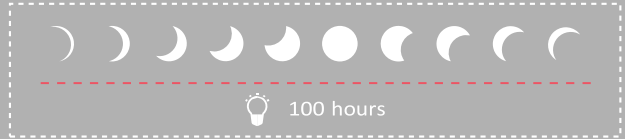

Ultra-long Endurance

Even 1 battery pack can power more than 30 hours extreme mode.

1 to 3 battery pack available

10+ hours duration at full brightness.

100+ hours duration at extreme mode.

Control board