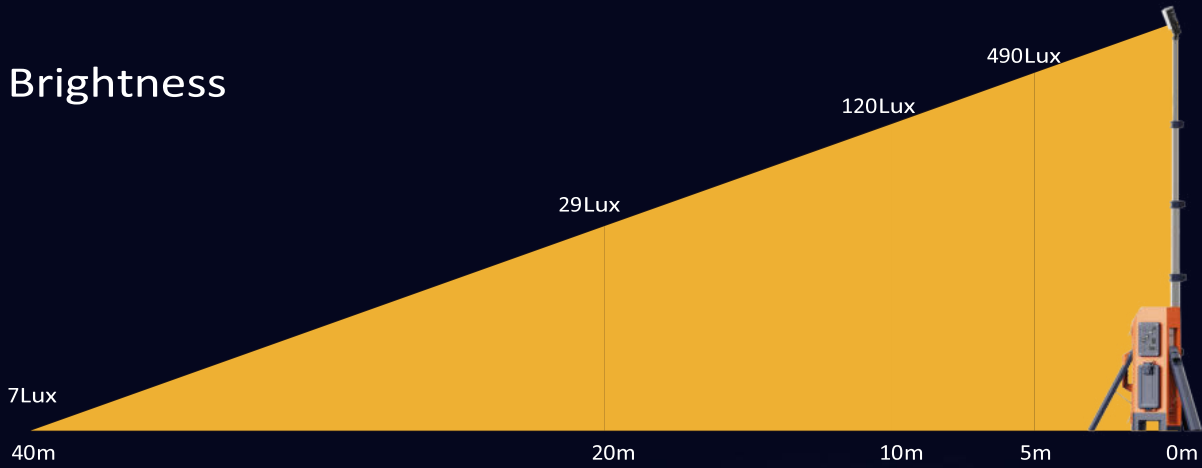

360°+ up/down adjustable

In built damping mechanism for ease of adjustment to cover lighting area required.

Press down to fold the pole

Emergency

Infrastructure

Railway

Event

Maintenance

Mining

Sport

Construction

Brightness

* 'Brightness' represents the center point illuminance value of the lighting direction.

AC

0-15,000LM
Stepless Dimmable

Battery

- High 8,000LM
- Medium 5,000LM
- Low 2,500LM
- Extreme 800LM

Lighting Area
1100m²

* 'Lighting Area' represents the total lighting area of which >1lux.

Ultra-long Endurance

Even 1 battery pack can power more than 30 hours extreme mode.

1 to 3 battery pack available

10+ hours duration at full brightness.

100+ hours duration at extreme mode.

Control board

One man operation

Transportation, deployment & lighting adjustment; all you need is one operator and few seconds.