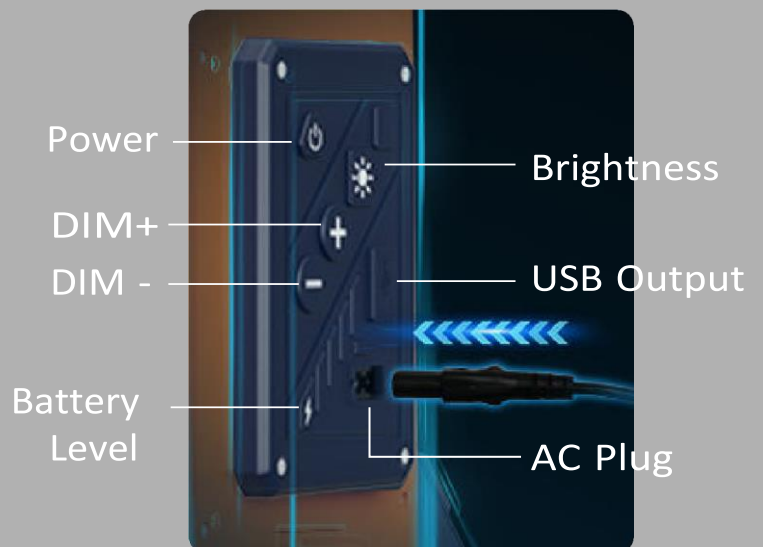

1 to 3 battery pack available

10+ hours duration at full brightness.

100+ hours duration at extreme mode.

Control board

One man operation

Transportation, deployment & lighting adjustment; all you need is one operator and few seconds.